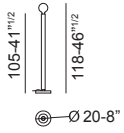

7000_LAMPADA TORCIA

design: Gianluigi Landoni

cod. 7000008